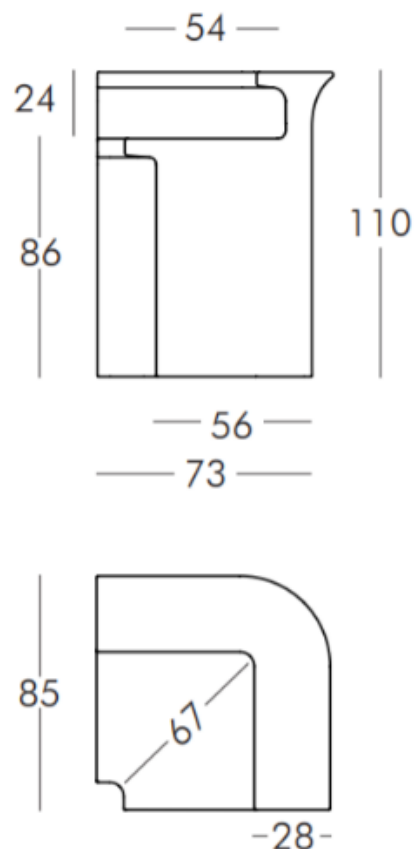

### GENERAL INFORMATION:

|   |   |
|---|---|
| Bar counter   |   |
| Versions:   | lighting.   |
| Material:   | Polyethylene  |
| Dimensions:   | 85 x 85 h 110 cm                                      |
| Weight:   | 28 Kg   |
| Packaging:  | 92 x 82 x 112 cm                                      |
| Packaging volume:   | 0,845 m <sup>3</sup>                                  |
| Note:   | matching with Ice Bar, Break Bar and Break Line.      |
| Code:   | LP BRC110 lighting (IP 55 for indoor and outdoor use) |
| Wiring with plastic base and LED CANDY LIGHT.                       | IP44 protection. Diameter 10 cm.                      |
| Lamp type:  | E 26  |
| Insulation class 2  |   |
| Device proper to direct assembly onto normally inflammable surfaces |   |

### DIMENSIONS:

**TOP** (not included) 64 x 64 cm

LP BRC111 - tempered glass (6 mm / 6,4 Kg)

LP BRC113 - stainless steel (1 mm / 3,4 Kg)

**DESK** (not included) 85 x 85 cm

LP BRC112 - tempered glass (6 mm / 8,5 Kg)

### LIGHTING:

Wiring with plastic screw base. I3 - IP20 protection. E3 - IP55 protection. Diameter 10 cm.

Energy saving bulb recommended (not included).

**BREAK CORNER COMPONENTS:**

**SINK WITH FAUCET:**

|                                       |                       |
|---------------------------------------|-----------------------|
| Material:                             | stainless steel.      |
| Dimensions:                           | 45 x 45 h 20 cm       |
| Weight:                               | 2 Kg                  |
| Drain valve/siphon                    | 1 bowl                |
| Tubes:                                | Polypropylene plastic |
| Drain Valve / Filter:                 | Stainless Steel       |
| Seals:                                | Synthetic rubber      |
| Tube for hot and cold water included. |                       |
| Code:                                 | LP BAR116             |
| Color:                                | Steel                 |