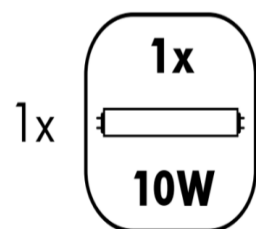

LIGHTING:

LED tubes T8 recommended (included). Cool white 3000°K lenght: 1200 mm (18W) + 600 mm (10W)