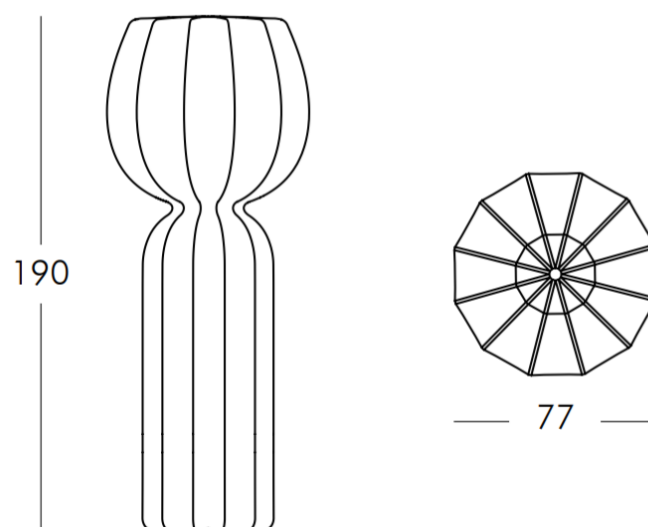

### GENERAL INFORMATION:

Floor lamp	
Versions:	lighting.
Material:	Polyethylene.
Dimensions:	Ø 77 h 190 cm
Weight:	20 Kg
Packaging:	79 x 79 x 192 cm
Packaging volume:	1,198 m <sup>3</sup>
Code	LP CUC190 lighting IN (IP 20, only for indoor use*) LP CUC191 lighting OUT (IP 55, for outdoor and indoor use*)
Standard lamp base for E26-27mm light bulb	
Insulation class 2	
Device proper to direct assembly onto normally inflammable surfaces	

### DIMENSIONS IN CM:

### LIGHTING:

LED tubes T8 recommended (included). Cool white 3000°K lenght: 1200 mm (18W) + 600 mm (10W)