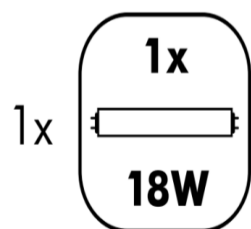

### GENERAL INFORMATION:

Floor lamp	
Versions:	lighting.
Material:	Polyethylene.
Dimensions:	Ø 77 h 190 cm
Weight:	20 Kg
Packaging:	79 x 79 x 192 cm
Packaging volume:	1,198 m <sup>3</sup>
Code	LP CUC190 lighting IN (IP 20, only for indoor use*) LP CUC191 lighting OUT (IP 55, for outdoor and indoor use*)
Standard lamp base for E26-27mm light bulb	
Insulation class 2	
Device proper to direct assembly onto normally inflammable surfaces	

### DIMENSIONS IN CM:

### LIGHTING:

LED tubes T8 recommended (included). Cool white 3000°K lenght: 1200 mm (18W) + 600 mm (10W)