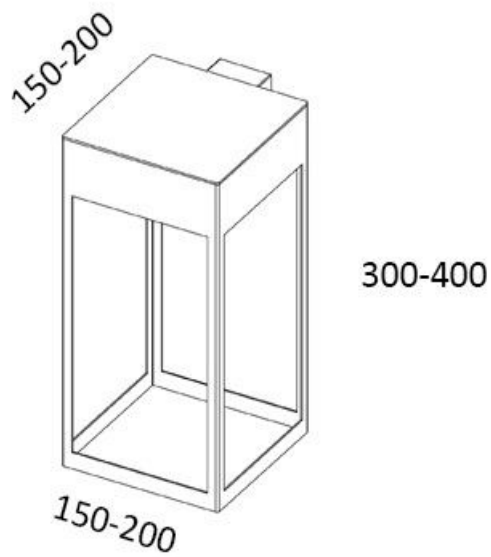

## CRATE WALL

IP 65

IK 08

### MODEL:

Code	CDD1 - 150 x 150 x H 300 mm CDD2 - 200 x 200 x H 400 mm
Product family	Outdoor Lighting

### TECHNICAL DETAILS:

Installation	to the wall, fixing with screws and anchors
Class	I
Power	6 W
Luminous flux	600 lm
LED color	2200K, 2700K, 3000K
Resistance to breakage	IK 08
Protection degree	IP 65
Material	stainless steel AISI 316L
Driver	inside, included
Cables	wired with 0,5 mt and connector IP 68
Diffuser	opal polycarbonate
Optional accessories	kit to be walled for fixing, connector IP 68
Supply	110-277 V