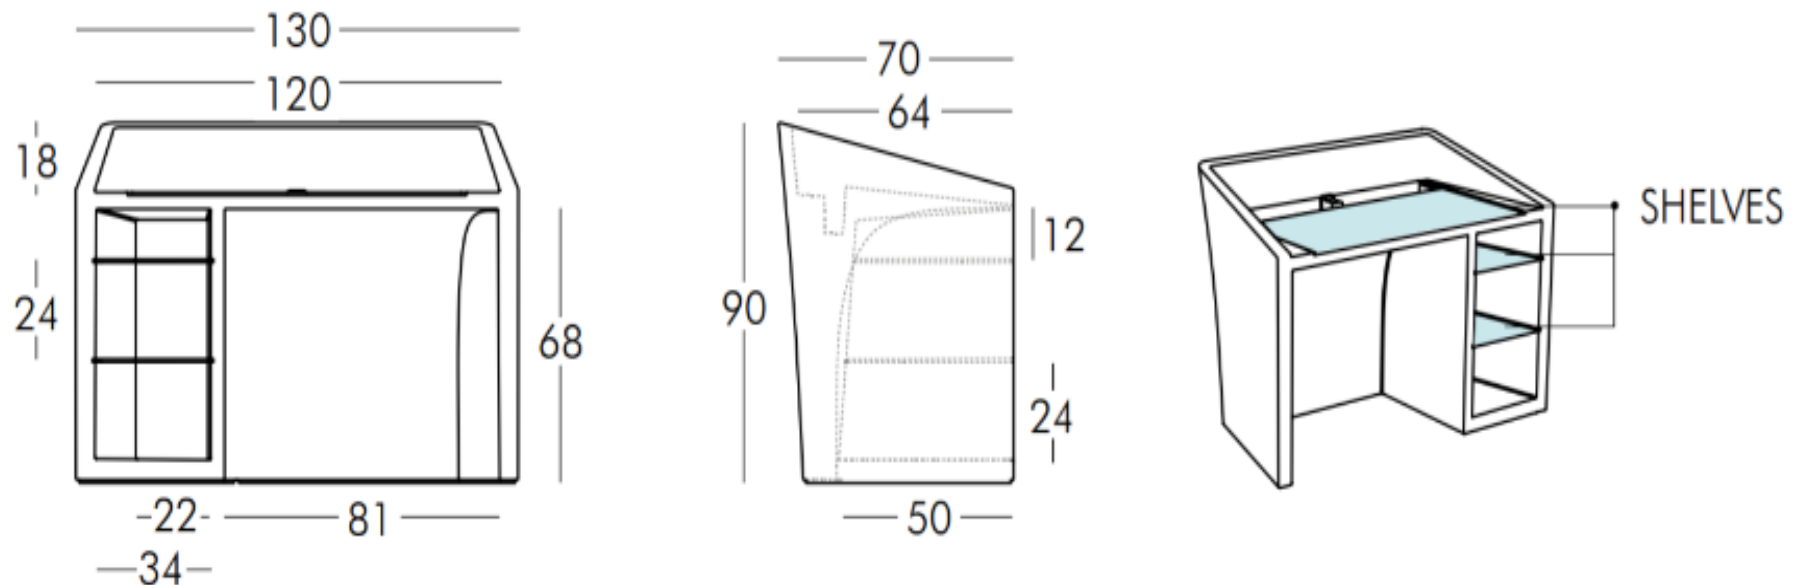

KANAL

GENERAL INFORMATION:

Desk

Versions: standard, lighting, lacquered

Material: Polyethylene, glass

Dimensions: 130 x 70 h 90 cm

Weight: 51 Kg

Packaging: 97 x 97 x 132 cm

Packaging volume: 1,242 m³

Notes: Shelves included

Code: LP KAN090 lighting (IP 20 only for indoor use/ IP 55 outdoor version on request*)
SD KAN090 standard
SL KAN090 lacquered

Lamp type: E 26

Insulation class 2

Device proper to direct assembly onto normally inflammable surfaces

DIMENSIONS:

LIGHTING:

2x

Wiring with plastic screw base. I3 - IP20 protection. E3 - IP55 protection. Diameter 6 cm

2x

Energy saving bulb recommended (not included).