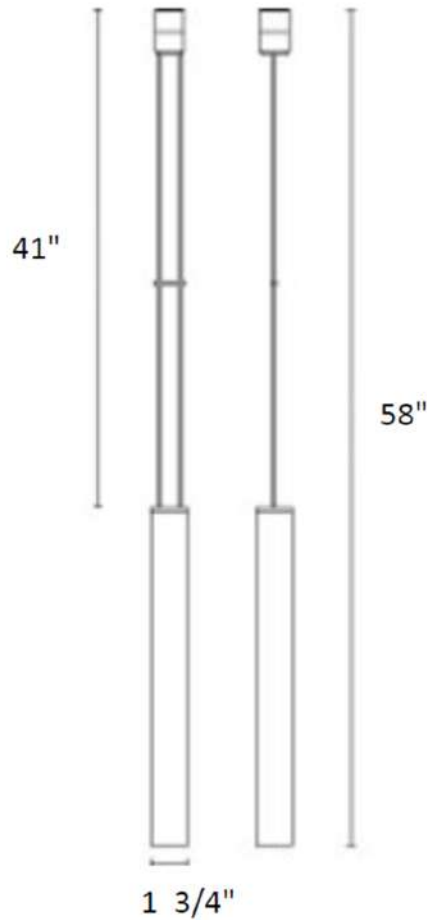

BULLARD
BOLLARDS

Lucille

Colours:
Standard 00

Light Sources:

Power (Watt):

Code:

LED Blu	1	76931
LED Red	1	76935
LED Amber	1	76932
LED Green	1	76934
LED Cool White	1	76930

g@gordonbullard.com
www.bullardbollards.com
269-569-6700

Light Sources:

One 1W LED available in the cool white version, or one blue, amber, green or red 1W LED.

Emissions:

Symmetrical diffuse distribution for signalling purposes.

Colours:

Standard 00

Power Supply:

12VDC power supply.

Components:

Electronic control gears. Mounting base with anchor bolts and spike for anchoring the luminaire to the floor.

**BULLARD
BOLLARDS**

Lucille

6" Spike included
Lv Tube with

**3" Anchor base with
Stainless Steel**