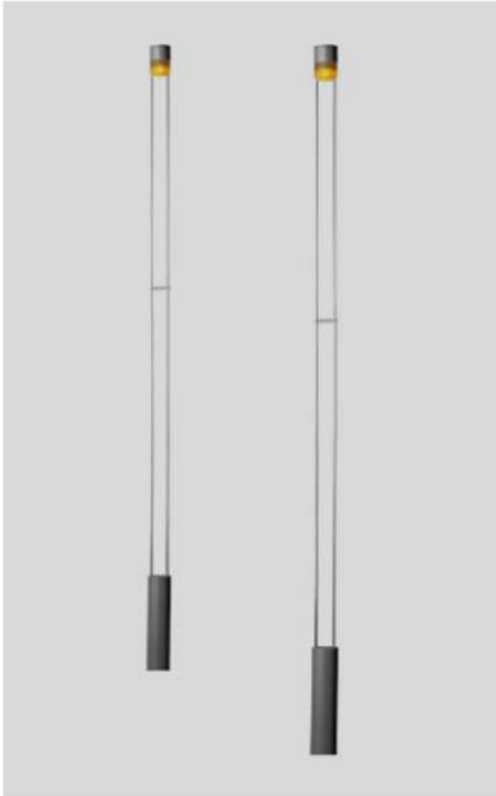

BULLARD
BOLLARDS

Lucille

Colours:
Standard 00

Light Sources:

Power (Watt):

Code:

LED Blu	1	76931
LED Red	1	76935
LED Amber	1	76932
LED Green	1	76934
LED Cool White	1	76930

g@gordonbullard.com
www.bullardbollards.com
269-569-6700

991 South Gull Lake Dr
Richland, MI 49083, USA
1 877-964-464

Lucylle

Body:

An IP65 luminaire with extruded aluminium base supporting two harmonic steel bars that enclose the wiring for the extra-low-voltage LED. The harmonic steel bars sway and return to their original position. A highpower LED, in various colours, is positioned on the end of the harmonic steel bars, enclosed in a satin methacrylate capsule.

Light Sources:

One 1W LED available in the cool white version, or one blue, amber, green or red 1W LED.

Emissions:

Symmetrical diffuse distribution for signalling purposes.

Colours:

Standard 00

Power Supply:

12VDC power supply.

Components:

Electronic control gears. Mounting base with anchor bolts and spike for anchoring the luminaire to the floor.

**BULLARD
BOLLARDS**

Lucille

6" Spike included
Lv Tube with

**3" Anchor base with
Stainless Steel**