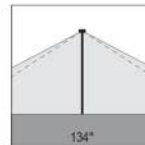

8313.19F.T.-- 70 W HIT G12 6600 lm
220-240 V 50/60 HZ
clear diffuser
led driver integral