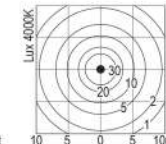

BULLARD BOLLARDS

Tret sky

IP65

DALI
upon
request

colour codes

- .05 anthracite grey
- .13 light grey

8313.HLX.T.-- 55 W Led 3000 K 7850 lm
8313.HMX.T.-- 55 W Led 4000 K 8050 lm
220-240 V 50/60 HZ
clear diffuser
led driver integral

8313.19F.T.-- 70 W HIT G12 6600 lm
220-240 V 50/60 HZ
clear diffuser
led driver integral

8313.21F.T.-- 150 W HIT G12 14000 lm
220-240 V 50/60 HZ
clear diffuser
led driver integral

g@gordonbullard.com
www.bullardbollards.com
269-569-6700

991 South Gull Lake Dr
Richland, MI 49083, USA
1 877-964-464