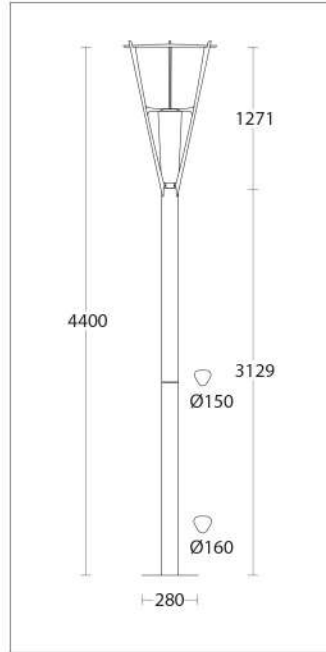

**BULLARD
BOLLARDS**

Tret sky

IP65

*

DALI
upon request

colour codes

- .05 anthracite grey
- .13 light grey

8316.19F.T.-- 70 W HIT G12 6600 lm
220-240 V 50/60 HZ
clear diffuser
led driver integral