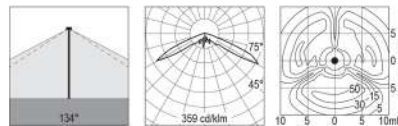

8312.21F.T.-- 150 W HIT G12 14000 lm
220-240 V 50/60 HZ
clear diffuser
led driver integral