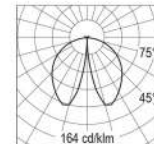

BULLARD BOLLARDS

Tret sky

IP65

DALI
upon
request

colour codes

- .05 anthracite grey
- .13 light grey

8313.HLX.T.-- 55 W Led 3000 K 7850 lm
8313.HMX.T.-- 55 W Led 4000 K 8050 lm
220-240 V 50/60 HZ
clear diffuser
led driver integral

8313.19F.T.-- 70 W HIT G12 6600 lm
220-240 V 50/60 HZ
clear diffuser
led driver integral

8313.21F.T.-- 150 W HIT G12 14000 lm
220-240 V 50/60 HZ
clear diffuser
led driver integral

g@gordonbullard.com
www.bullardbollards.com
269-569-6700

991 South Gull Lake Dr
Richland, MI 49083, USA
1 877-964-464