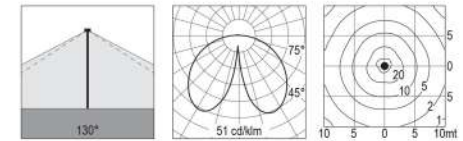

g@gordonbullard.com
www.bullardbollards.com
269-569-6700

991 South Gull Lake Dr
Richland, MI 49083, USA
1 877-964-464