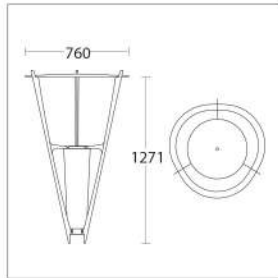

IP65 colour codes
DALI upon request
.05 anthracite grey
.13 light grey

8317.HLX.T-- 55 W Led 3000 K 7850 lm
8317.HMX.T-- 55 W Led 4000 K 8050 lm
220-240 V 50/60 HZ
clear diffuser
led driver integral