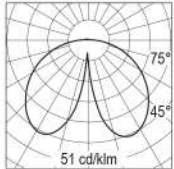

BULLARD
BOLLARDS

Tret sky

IP65

DALI upon request

colour codes

- .05 anthracite grey
- .13 light grey

8315.19F.T.-- 70 W HIT G12 6600 lm
220-240 V 50/60 HZ
clear diffuser
led driver integral

8315.21F.T.-- 150 W HIT G12 14000 lm
220-240 V 50/60 HZ
clear diffuser
led driver integral