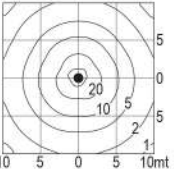

BULLARD
BOLLARDS

Tret sky

IP65

DALI upon request

colour codes

- .05 anthracite grey
- .13 light grey

8315.19F.T.-- 70 W HIT G12 6600 lm
220-240 V 50/60 HZ
clear diffuser
led driver integral

8315.21F.T.-- 150 W HIT G12 14000 lm
220-240 V 50/60 HZ
clear diffuser
led driver integral