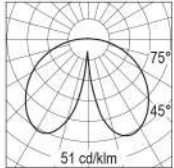

BULLARD
BOLLARDS

Tret sky

IP65

DALI upon request

colour codes

- .05 anthracite grey
- .13 light grey

8315.19F.T.-- 70 W HIT G12 6600 lm
220-240 V 50/60 HZ
clear diffuser
led driver integral

8315.21F.T.-- 150 W HIT G12 14000 lm
220-240 V 50/60 HZ
clear diffuser
led driver integral