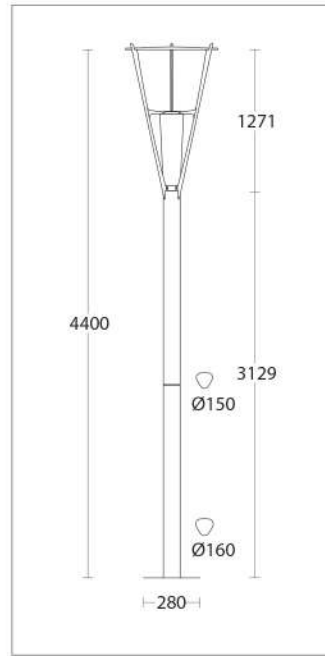

g@gordonbullard.com
www.bullardbollards.com
269-569-6700

991 South Gull Lake Dr
Richland, MI 49083, USA
1 877-964-464

BULLARD BOLLARDS

Tret sky

IP65

DALI
upon
request

colour codes

- .05 anthracite grey
- .13 light grey