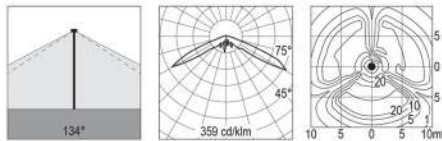

8317.21F.T-- 150 W HIT G12 14000 lm
220-240 V 50/60 HZ
clear diffuser
led driver integral