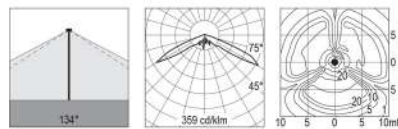

**BULLARD
BOLLARDS**

Tret sky

IP65

colour codes

.05 anthracite grey
.13 light grey

DALI
upon
request

8312.HLX.T.-- 55 W Led 3000 K 7850 lm
8312.HMX.T.-- 55 W Led 4000 K 8050 lm
220-240 V 50/60 HZ
clear diffuser
led driver integral

8312.19F.T.-- 70 W HIT G12 6600 lm
220-240 V 50/60 HZ
clear diffuser
led driver integral

8312.21F.T.-- 150 W HIT G12 14000 lm
220-240 V 50/60 HZ
clear diffuser
led driver integral

g@gordonbullard.com
www.bullardbollards.com
269-569-6700

991 South Gull Lake Dr
Richland, MI 49083, USA
1 877-964-464