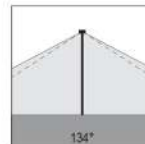

8313.21F.T.-- 150 W HIT G12 14000 lm
220-240 V 50/60 HZ
clear diffuser
led driver integral