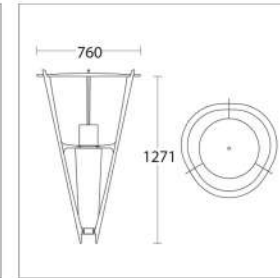

IP65 colour codes
DALI upon request
.05 anthracite grey
.13 light grey

8314.19F.T-- 70 W HIT G12 6600 lm
220-240 V 50/60 HZ
clear diffuser
led driver integral