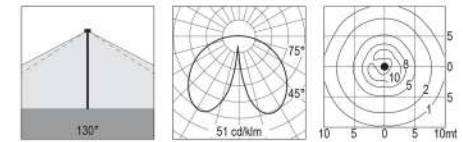

8314.21F.T-- 150 W HIT G12 14000 lm
220-240 V 50/60 HZ
clear diffuser
led driver integral