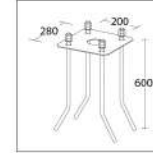

colour codes

- .05 anthracite grey
- .13 light grey

8313.HLX.T.-- 55 W Led 3000 K 7850 lm
8313.HMX.T.-- 55 W Led 4000 K 8050 lm
220-240 V 50/60 HZ
clear diffuser
led driver integral