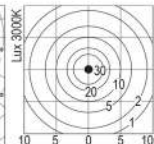

BULLARD BOLLARDS

Tret sky

IP65

DALI
upon
request

colour codes

- .05 anthracite grey
- .13 light grey

8313.HLX.T.-- 55 W Led 3000 K 7850 lm
8313.HMX.T.-- 55 W Led 4000 K 8050 lm
220-240 V 50/60 HZ
clear diffuser
led driver integral

8313.19F.T.-- 70 W HIT G12 6600 lm
220-240 V 50/60 HZ
clear diffuser
led driver integral

8313.21F.T.-- 150 W HIT G12 14000 lm
220-240 V 50/60 HZ
clear diffuser
led driver integral

g@gordonbullard.com
www.bullardbollards.com
269-569-6700

991 South Gull Lake Dr
Richland, MI 49083, USA
1 877-964-464