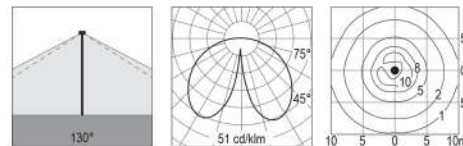

**BULLARD
BOLLARDS**

Tret sky

IP65

*

DALI
upon request

colour codes

- .05 anthracite grey
- .13 light grey

8316.19F.T.-- 70 W HIT G12 6600 lm
220-240 V 50/60 HZ
clear diffuser
led driver integral