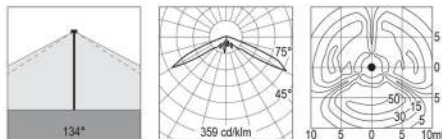

IP65 colour codes
DALI upon request
.05 anthracite grey
.13 light grey

8314.19F.T-- 70 W HIT G12 6600 lm
220-240 V 50/60 HZ
clear diffuser
led driver integral