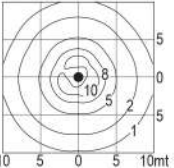

BULLARD
BOLLARDS

Tret sky

IP65

DALI upon request

colour codes

- .05 anthracite grey
- .13 light grey

8315.19F.T.-- 70 W HIT G12 6600 lm
220-240 V 50/60 HZ
clear diffuser
led driver integral

8315.21F.T.-- 150 W HIT G12 14000 lm
220-240 V 50/60 HZ
clear diffuser
led driver integral