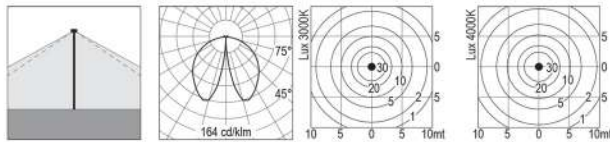

8317.19F.T-- 70 W HIT G12 6600 lm
220-240 V 50/60 HZ
clear diffuser
led driver integral