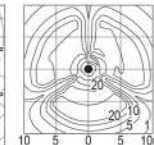

8313.19F.T.-- 70 W HIT G12 6600 lm
220-240 V 50/60 HZ
clear diffuser
led driver integral