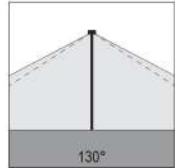

BULLARD
BOLLARDS

Tret sky

IP65

DALI upon request

colour codes

- .05 anthracite grey
- .13 light grey

8315.19F.T.-- 70 W HIT G12 6600 lm
220-240 V 50/60 HZ
clear diffuser
led driver integral

8315.21F.T.-- 150 W HIT G12 14000 lm
220-240 V 50/60 HZ
clear diffuser
led driver integral