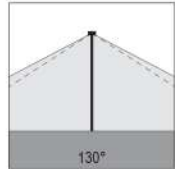

g@gordonbullard.com
www.bullardbollards.com
269-569-6700