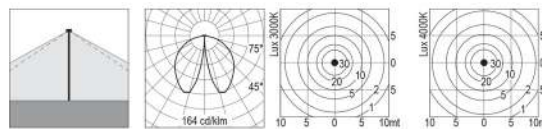

8312.19F.T.-- 70 W HIT G12 6600 lm
220-240 V 50/60 HZ
clear diffuser
led driver integral