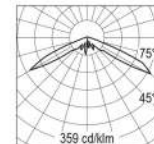

8313.21F.T.-- 150 W HIT G12 14000 lm
220-240 V 50/60 HZ
clear diffuser
led driver integral