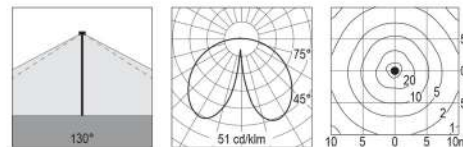

g@gordonbullard.com
www.bullardbollards.com
269-569-6700

991 South Gull Lake Dr
Richland, MI 49083, USA
1 877-964-464