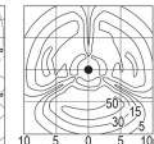

8313.21F.T.-- 150 W HIT G12 14000 lm
220-240 V 50/60 HZ
clear diffuser
led driver integral