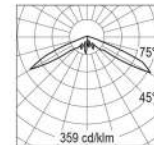

8313.19F.T.-- 70 W HIT G12 6600 lm
220-240 V 50/60 HZ
clear diffuser
led driver integral