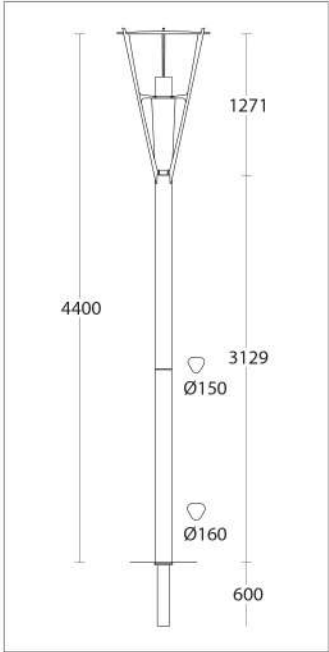

BULLARD
BOLLARDS

Tret sky

IP65

DALI upon request

colour codes

- .05 anthracite grey
- .13 light grey

8315.19F.T.-- 70 W HIT G12 6600 lm
220-240 V 50/60 HZ
clear diffuser
led driver integral

8315.21F.T.-- 150 W HIT G12 14000 lm
220-240 V 50/60 HZ
clear diffuser
led driver integral

g@gordonbullard.com
www.bullardbollards.com
269-569-6700

991 South Gull Lake Dr
Richland, MI 49083, USA
1 877-964-464