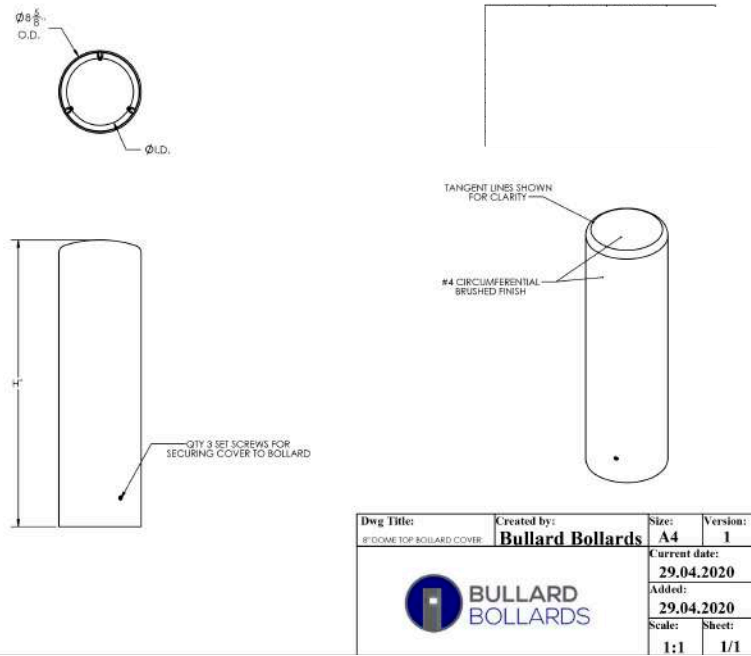

PRODUCT CODE:

Art. 14

DIMENSIONS:

Height (KK):36"/40"/42"

Diameter(FF): 6"/8"/10"/12"(choose depending on a security rating needed*)

BOLLARD COVER MATERIAL(BB):

- 01 Stainless steel
- 02 Carbon Steel
- 03 Aluminum

Dome Top 6" Technical Drawings:

Dome Top 8" Technical Drawings:

Dome Top 10" Technical Drawings:

Dome Top 12" Technical Drawings: