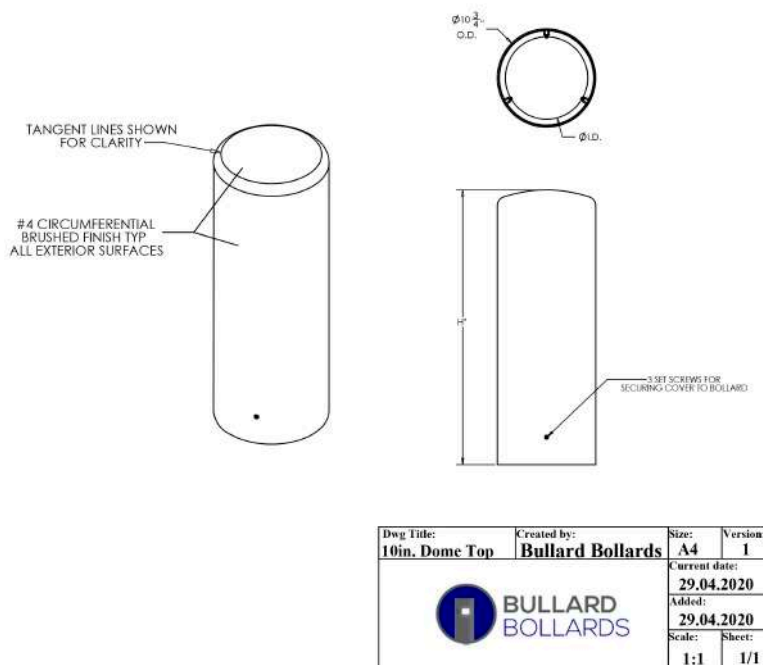

PRODUCT CODE:

Art. 14

DIMENSIONS:

Height (KK):36"/40"/42"

Diameter(FF): 6"/8"/10"/12"(choose depending on a security rating needed*)

BOLLARD COVER MATERIAL(BB):

- 01 Stainless steel
- 02 Carbon Steel
- 03 Aluminum

Please Read our Crash Rating guidance

BDS-C40FB36-ST	ASTM C40 CRASH RATED FIXED BOLLARD
BDS-C40RB36-ST	ASTM C40 CRASH RATED REMOVABLE BOLLARD
BDS-M30-FB-ST	ASTM M30 CRASH RATED FIXED BOLLARD
BDS-M30-RB-ST	ASTM M30 CRASH RATED REMOVABLE BOLLARD
BDS-M30FB-SH	ASTM M30 CRASHED RATED SHALLOW BOLLARD
BDS-M30RB-SH	ASTM M30 CRASHED RATED SHALLOW BOLLARD
BDS-PU40FB36-ST	ASTM PU40 CRASH RATED FIXED BOLLARD
BDS-PU40RB36-ST	ASTM PU40 CRASH RATED REMOVABLE BOLLARD

Dome Top 6" Technical Drawings:

Dome Top 8" Technical Drawings:

Dome Top 10" Technical Drawings:

Dome Top 12" Technical Drawings: