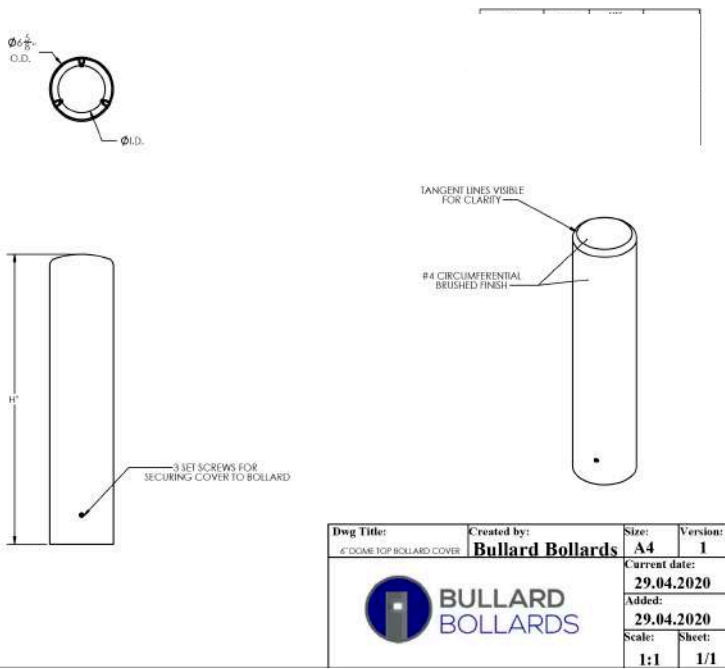

PRODUCT CODE:

Art. 14

DIMENSIONS:

Height (KK):36"/40"/42"

Diameter(FF): 6"/8"/10"/12"(choose depending on a security rating needed*)

BOLLARD COVER MATERIAL(BB):

- 01 Stainless steel
- 02 Carbon Steel
- 03 Aluminum

Please Read our Crash Rating guidance

BDS-C40FB36-ST	ASTM C40 CRASH RATED FIXED BOLLARD
BDS-C40RB36-ST	ASTM C40 CRASH RATED REMOVABLE BOLLARD
BDS-M30-FB-ST	ASTM M30 CRASH RATED FIXED BOLLARD
BDS-M30-RB-ST	ASTM M30 CRASH RATED REMOVABLE BOLLARD
BDS-M30FB-SH	ASTM M30 CRASHED RATED SHALLOW BOLLARD
BDS-M30RB-SH	ASTM M30 CRASHED RATED SHALLOW BOLLARD
BDS-PU40FB36-ST	ASTM PU40 CRASH RATED FIXED BOLLARD
BDS-PU40RB36-ST	ASTM PU40 CRASH RATED REMOVABLE BOLLARD

Dome Top 6" Technical Drawings:

Dome Top 8" Technical Drawings:

Dome Top 10" Technical Drawings:

Dome Top 12" Technical Drawings: