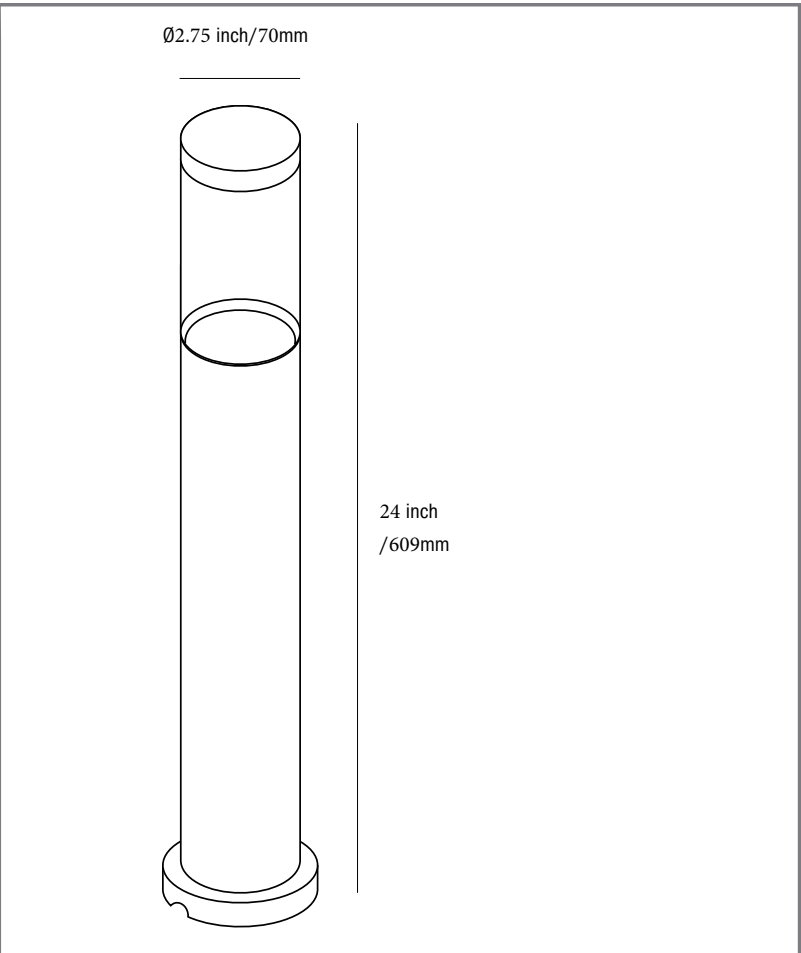

## LINE VOLTAGE ALUMINUM BOLLARD 24" SS88790---

### PRODUCT CODE:

SS88790---WWC: Large Bollard (Warm White)  
SS88790---CWC : Large Bollard (Cold White)

Warm White (2700K)  Cold White (3500K)

### DIMENSIONS:

Ø 2.75" (70mm), 24" (609mm)