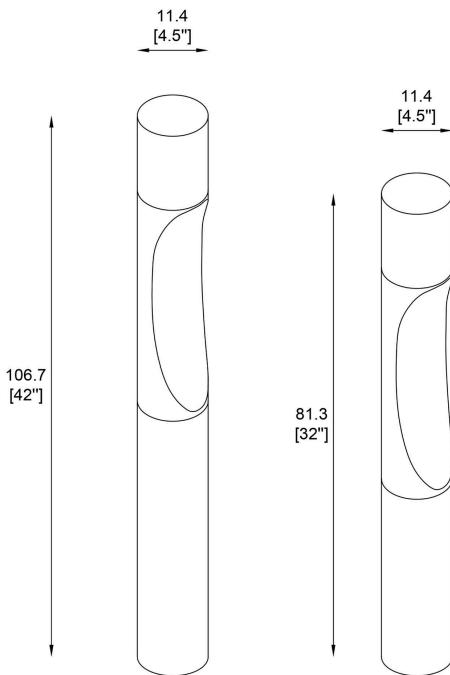

@5 BOLLARD
SCHC9077-(AA)-(BB)-(CC)-(DD)

CODE:

SCHC9077

DIMENSIONS (AA):

101.	H 42"(106.7cm) x Ø4,5"(11.4cm)
102.	H 32"(81.3cm) x Ø4,5"(11.4cm)

MATERIAL

Aluminum

ELECTRICAL:

Voltage:	110-277V
Max.Watt:	15W
Light Source:	LED

IP RATING:

IP 65

COLOR TEMPERATURE (BB):

01.	3000K (540lm)
02.	3500K (560lm)
03.	4000K (580lm)

FINISH OPTIONS (CC):

201.	Black
202.	Light Grey
203.	Dark Grey

2. Custom RAL on request*

INSTALLATION OPTIONS (DD):

301.	Anchorage Unit
302.	Base Plate
303.	Direct Burial

Specifications are subject to change without notification